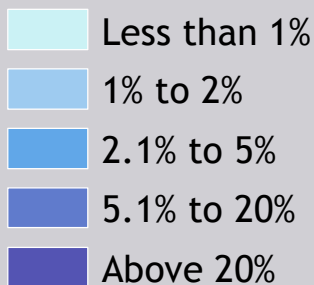

Irrigated Crop Land as a Percentage of County Land Area

Percent of Land Area Irrigated:

California Overall:

6.6%

CSU Chico Service Region*:

5.2%

*The CSU Chico Service Region includes the counties of Butte, Colusa, Glenn, Lassen, Modoc, Plumas, Shasta, Siskiyou, Sutter, Tehama, Trinity, and Yuba.

Irrigated Crop Land as a Percentage of County Land Area

Source: US Geological Survey, 2010