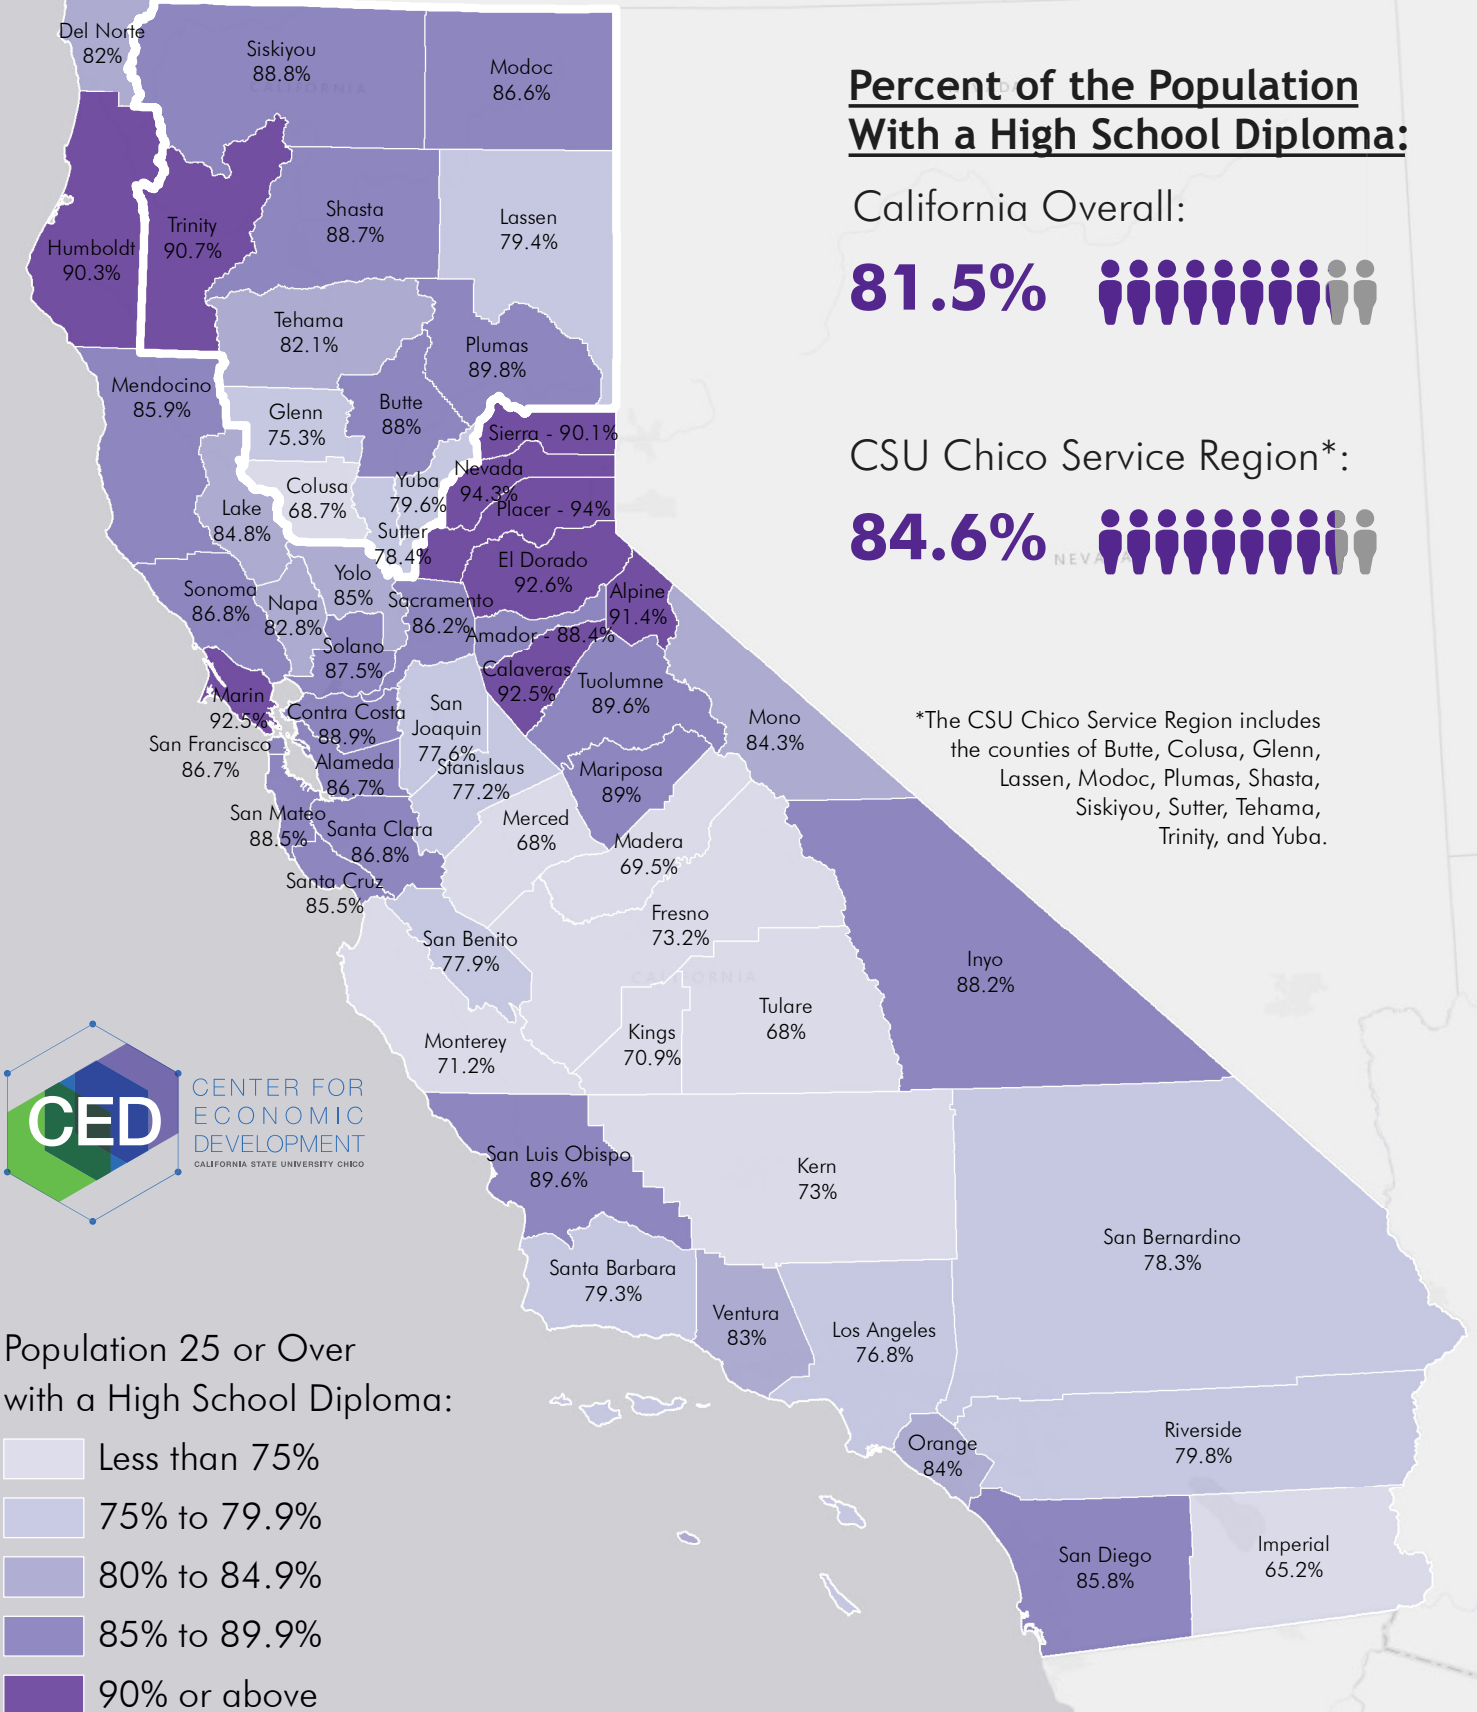

# Percent of the Population 25 Years and Over With a High School Diploma

## Percent of the Population With a High School Diploma:

California Overall:

**81.5%** 

CSU Chico Service Region\*:

**84.6%** 

\*The CSU Chico Service Region includes the counties of Butte, Colusa, Glenn, Lassen, Modoc, Plumas, Shasta, Siskiyou, Sutter, Tehama, Trinity, and Yuba.

Population 25 or Over with a High School Diploma:

-  Less than 75%
-  75% to 79.9%
-  80% to 84.9%
-  85% to 89.9%
-  90% or above

Source: 2010-2014 American Community Survey