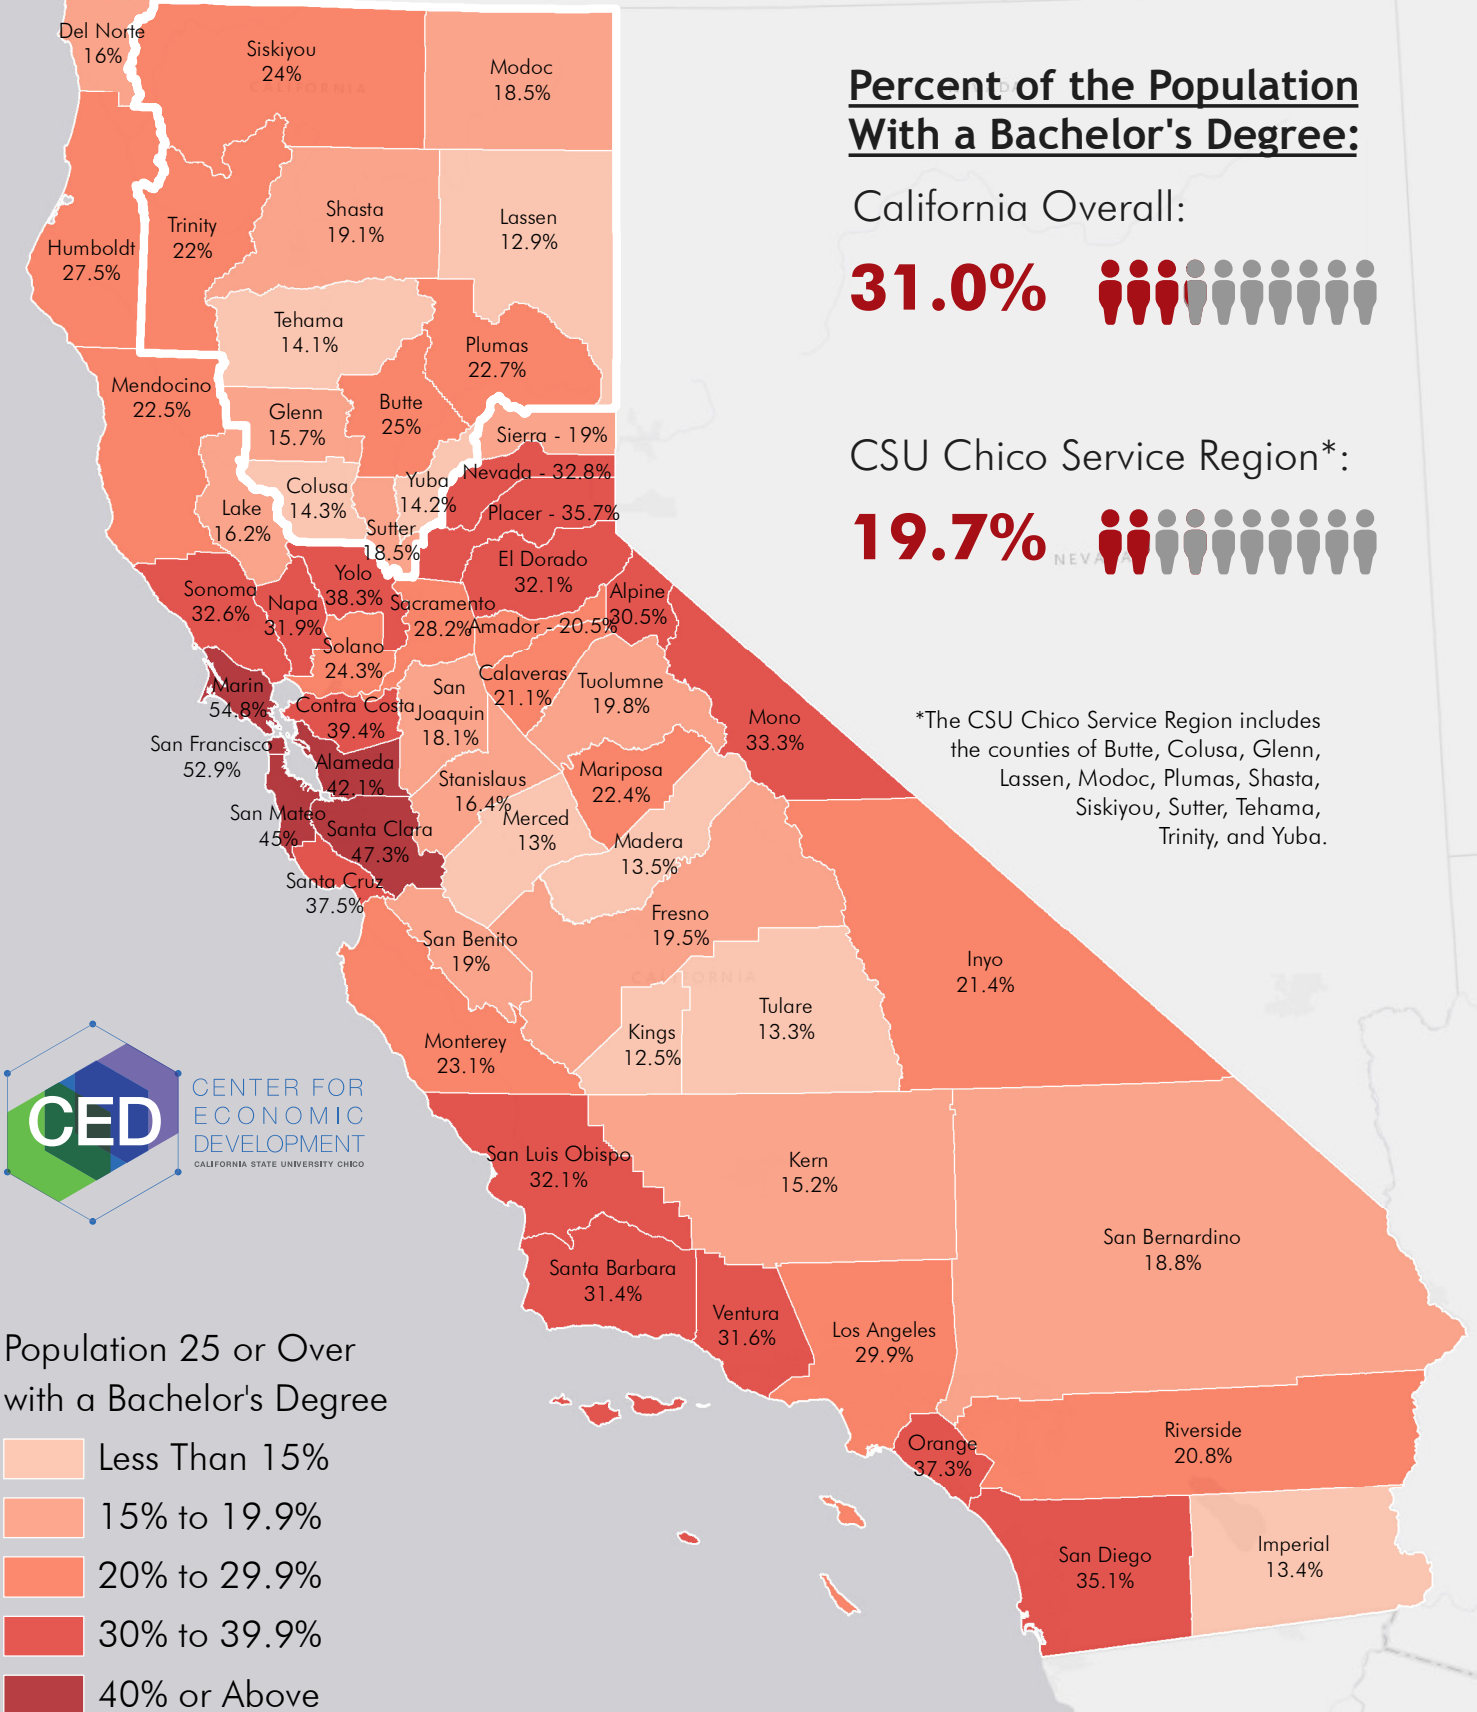

Percent of the Population 25 Years and Over With a Bachelor's Degree

Percent of the Population With a Bachelor's Degree:

California Overall:

31.0% 

CSU Chico Service Region*:

19.7% 

*The CSU Chico Service Region includes the counties of Butte, Colusa, Glenn, Lassen, Modoc, Plumas, Shasta, Siskiyou, Sutter, Tehama, Trinity, and Yuba.

Population 25 or Over with a Bachelor's Degree

- Less Than 15%
- 15% to 19.9%
- 20% to 29.9%
- 30% to 39.9%
- 40% or Above

Source: 2010-2014 American Community Survey