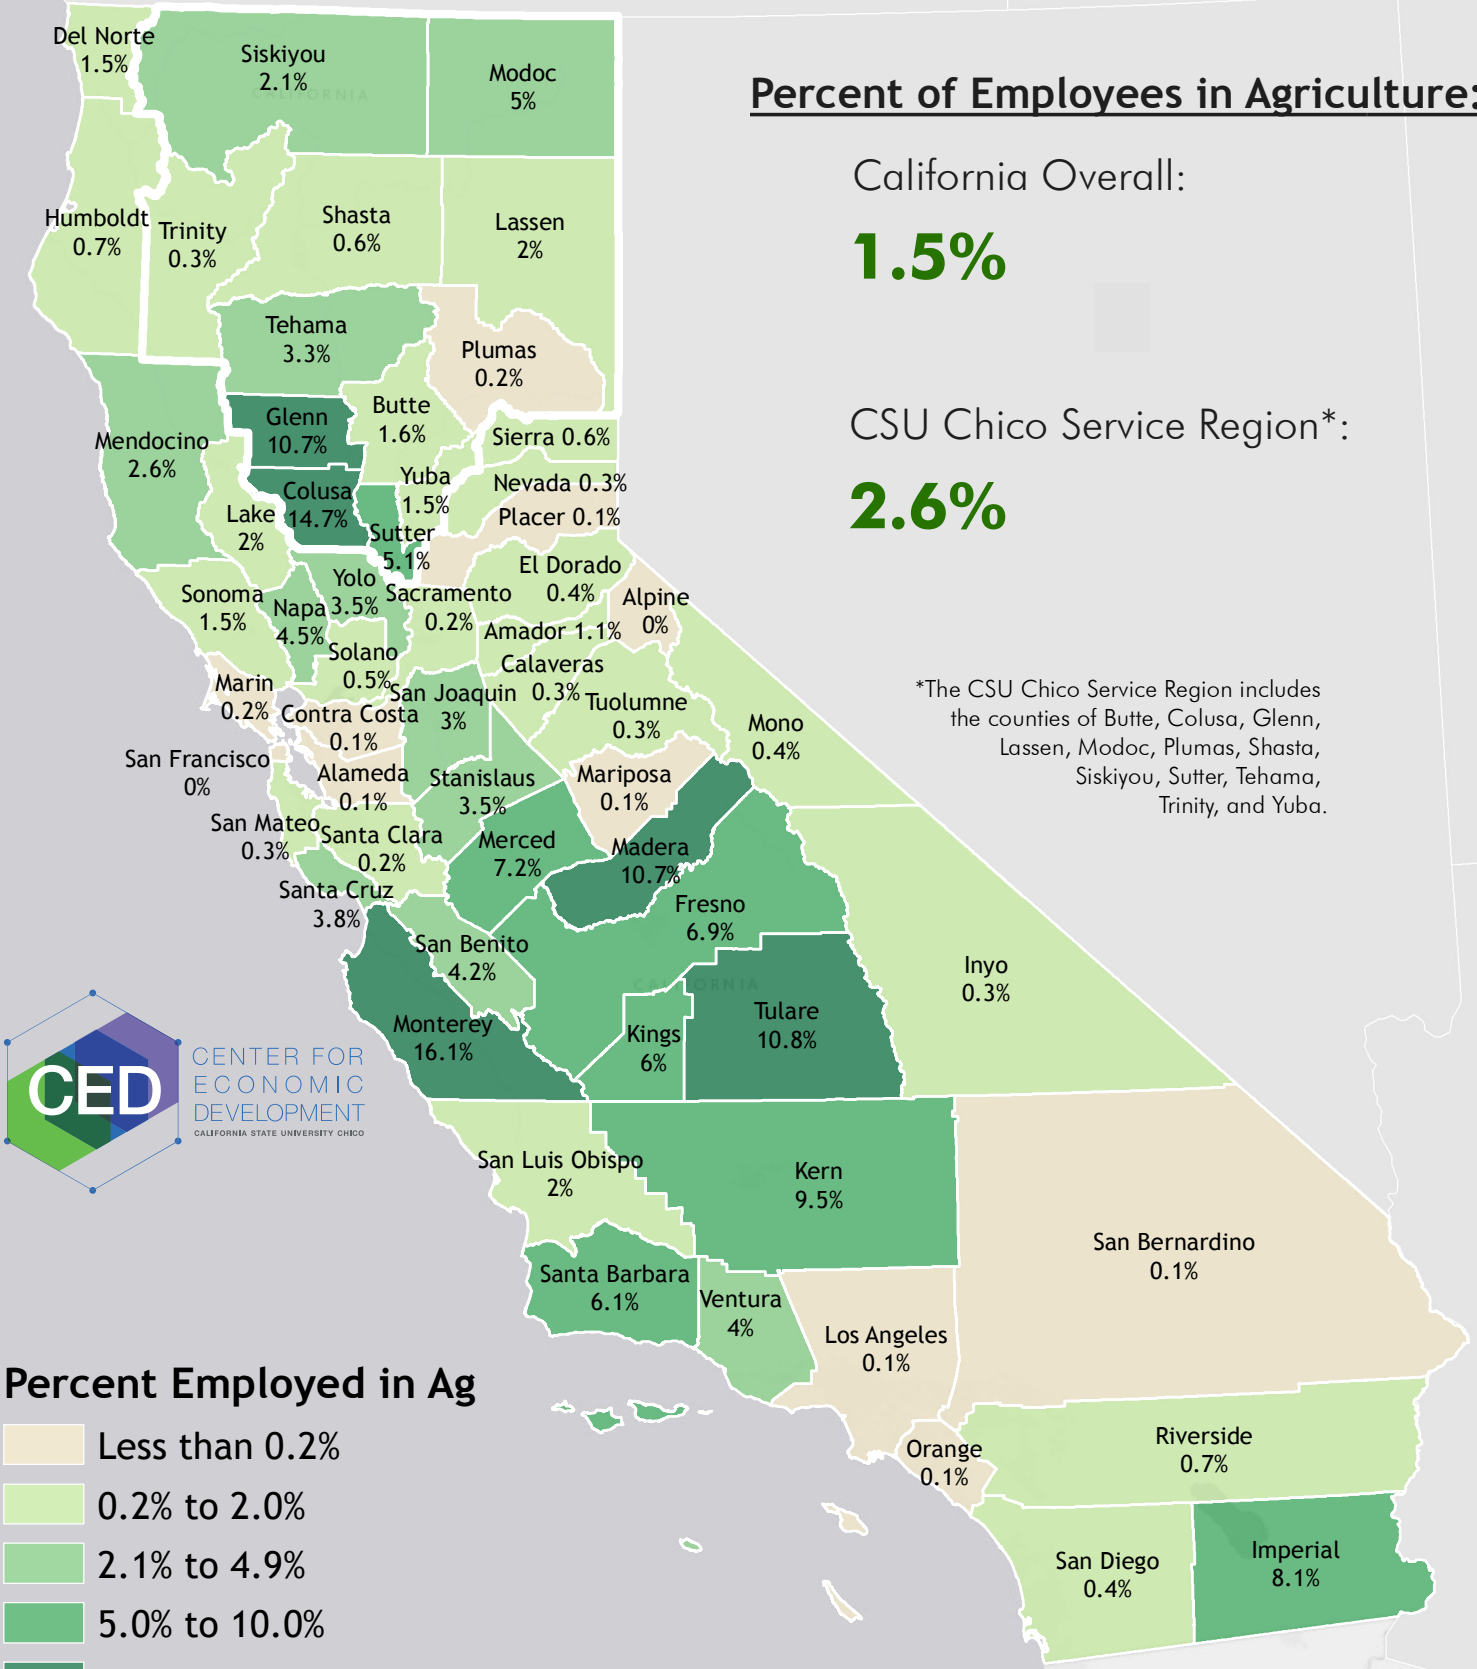

## Percent of Employees in Agriculture:

California Overall:

**1.5%**

CSU Chico Service Region\*:

**2.6%**

\*The CSU Chico Service Region includes the counties of Butte, Colusa, Glenn, Lassen, Modoc, Plumas, Shasta, Siskiyou, Sutter, Tehama, Trinity, and Yuba.